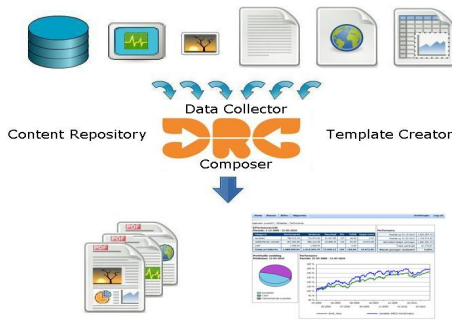

# DYNAMIC REPORT COMPOSER

**Makes composite reporting simple!**

DRC is an unique Business Intelligence tool that allows the **end user** to easily combine **all types** of data from different data sources in one report, document or (web) portal with just a few clicks.

DRC decreases the operational risks, increases the time to market and overall quality of your reports.

### DRC Data Collector

is used for seamless system integration of (third party) information systems. DRC data collector validates all data before stored in a reporting database. Manual intervention in the reporting process is brought back to a minimum!

### DRC Composer

Allows the functional user to combine the prefab report building blocks from the reporting database in user definable templates. Fast and no programming skills needed!